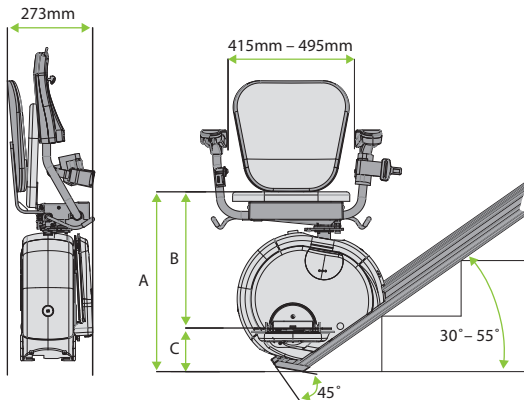

## K2 - STRAIGHT TO THE TOP

- Ultra slim folded size of only 27.3cm – one of the the smallest profiles on the market – to keep the unit out of the way when not in use
- Quiet and smooth-riding operation from the rack and pinion drive system
- Battery operated with built-in charging on the top and bottom of the rail so the chair can be used several times even through a power failure
- LED status lights to advise you of any issues
- Obstacle sensor system on the carriage and footrest to stop the chair if it meets an obstruction
- Swivel and lock seat at top landing for added stability getting on and off the chair
- Retractable seat belt with anti-slip footrest for safety and ease of use
- Fast installation means you can enjoy the benefits of your stairlift quickly
- Unit can be installed on either side of the stairs and includes 2 infrared (wireless) remote controls plus toggle switch on arm rest for easy operation
- Comfortable and durable seat with width-adjustable arms up to 50.8cm wide and 159kg capacity
- Options: continuous charge system, manual hinge, rail extension brackets, seat post extensions and 9.5m rail extension

## SPECIFICATIONS

Applications	Residential, indoor, straight-run stairway
Capacity	159kg <sup>1</sup>
Maximum travel distance	9.75m
Travel Speed	0.08m/s
Drive	Rack and pinion
Motor	1/3HP, 24VDC power that charges on standard household power
Fold-up width	27.3cm <sup>2</sup>
Fold-out width	54.6cm <sup>2</sup>
Range of incline	30° to 55°

<sup>1</sup>For stair angle > 45°, use of manual hinge, or rail extension bracket, max capacity is 159kg.  
<sup>2</sup>Some additional running clearance may be required by local code.

Measurements vary based on rail angle:

- A: 551mm – 564mm
- B: 424mm – 439mm\*
- C: 119mm – 127mm

\*Option to increase seat height to 560mm

Available through  
Handicare, part of the  
Savaria Corporation

 savaria.